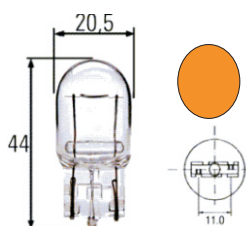

REF.	082430	VOLTIOS
SC21-12	Lámpara S/casquillo 21W Blanca	12V ○
SC21Y-12	Lámpara " " 21W Ambar	12V ●