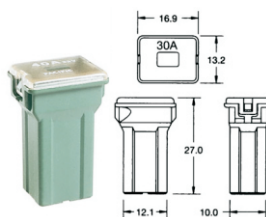

REF.	Fusible PAL-Mini	COLOR
FPM-020	PAL-Mini 20 Amp.	Azul
FPM-030	PAL-Mini 30 Amp.	Rosa
FPM-040	PAL-Mini 40 Amp.	Verde
FPM-050	PAL-Mini 50 Amp.	Rojo
FPM-060	PAL-Mini 60 Amp.	Amarillo
FPM-080	PAL-Mini 80 Amp.	Negro