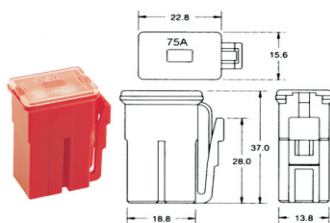

REF.	Fusible PAL-clip	COLOR
FPC-045	PAL-Clip 45 Amp.	Rojo
FPC-065	PAL-Clip 65 Amp.	Negro
FPC-075	PAL-Clip 75 Amp.	Gris